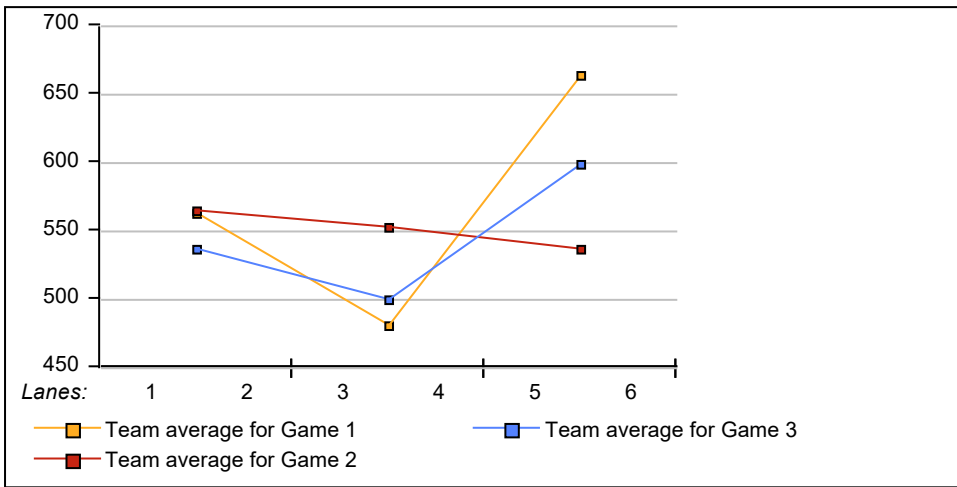

Average of Scores for Each Game