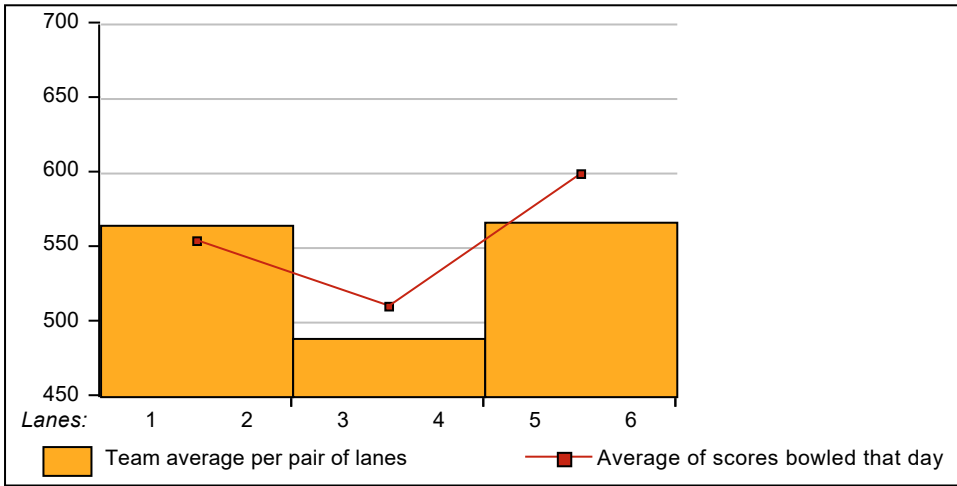

Team Average vs Ave of Scores