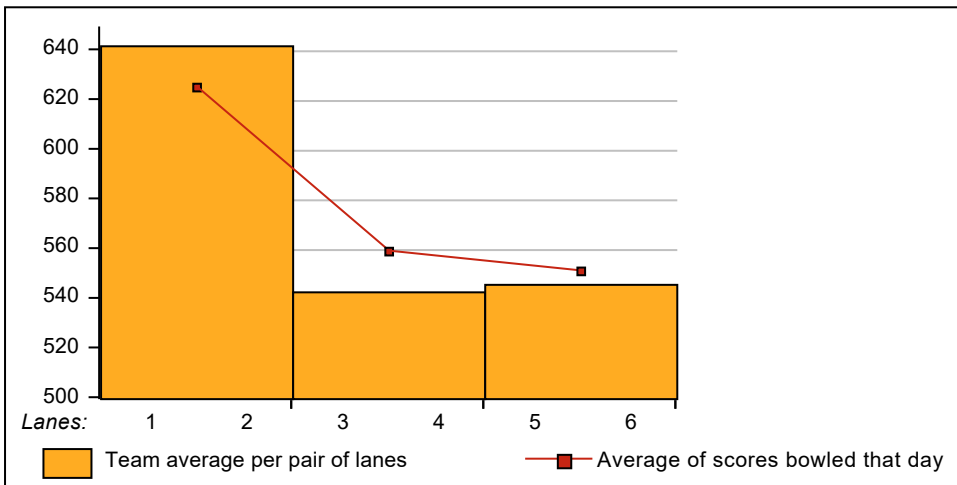

Team Average vs Ave of Scores