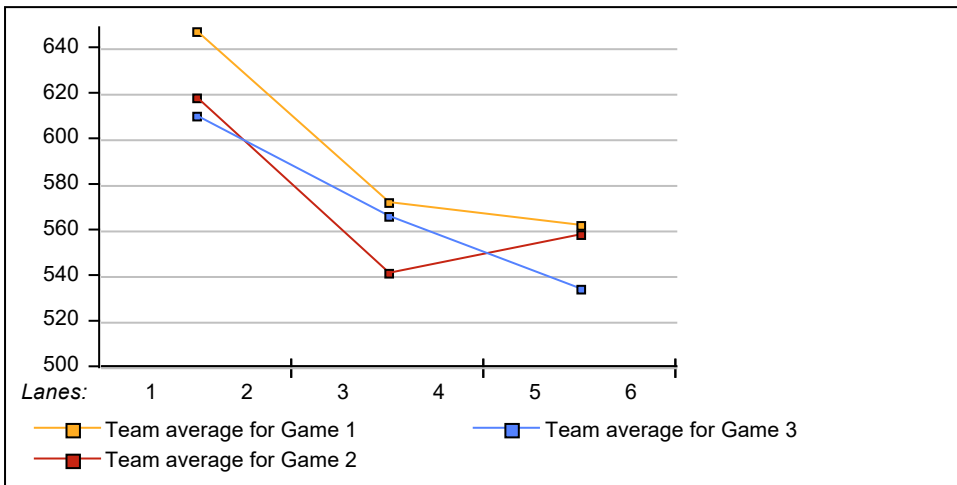

Average of Scores for Each Game