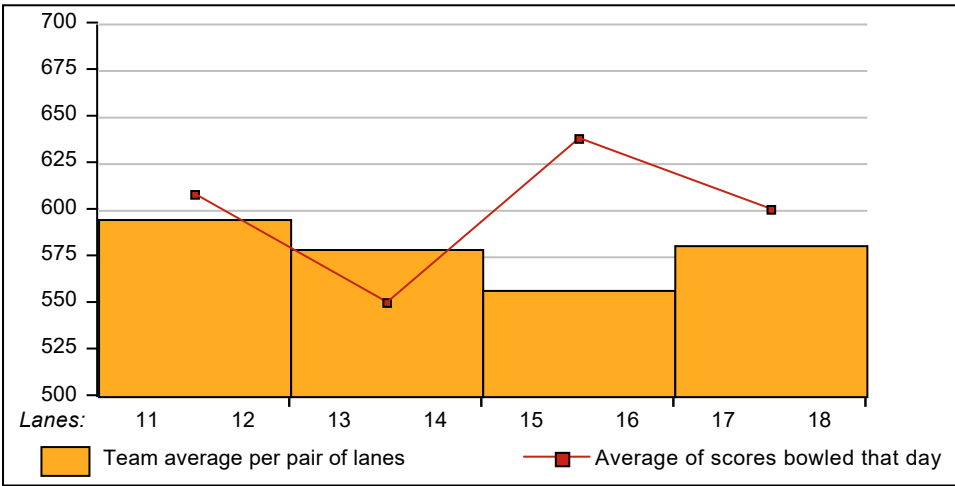

Team Average vs Ave of Scores