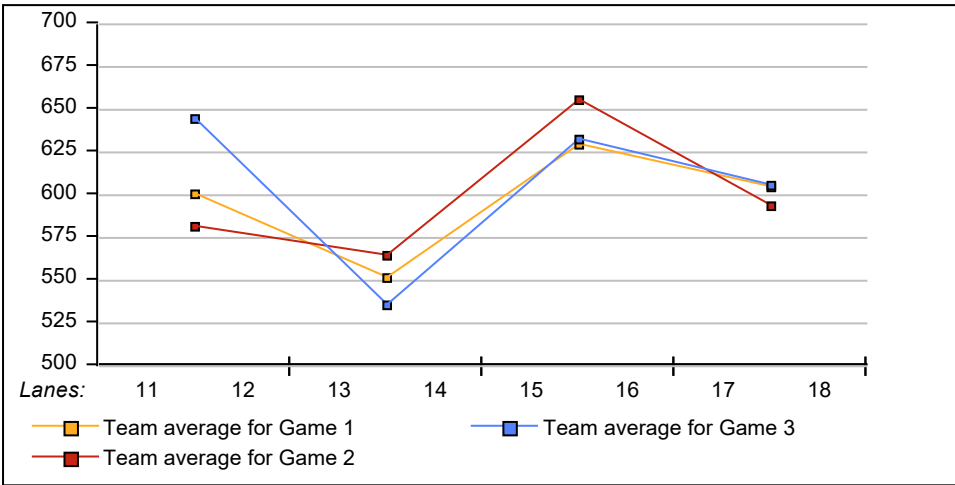

Average of Scores for Each Game