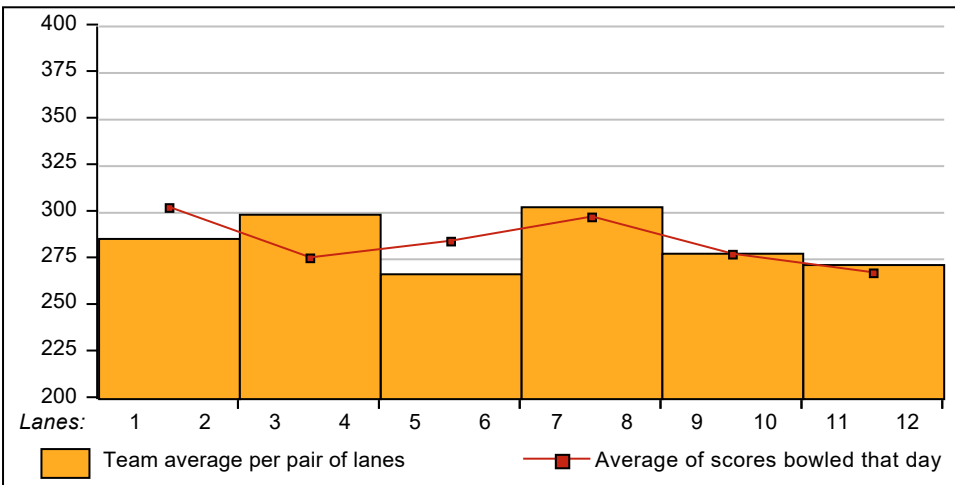

Team Average vs Ave of Scores