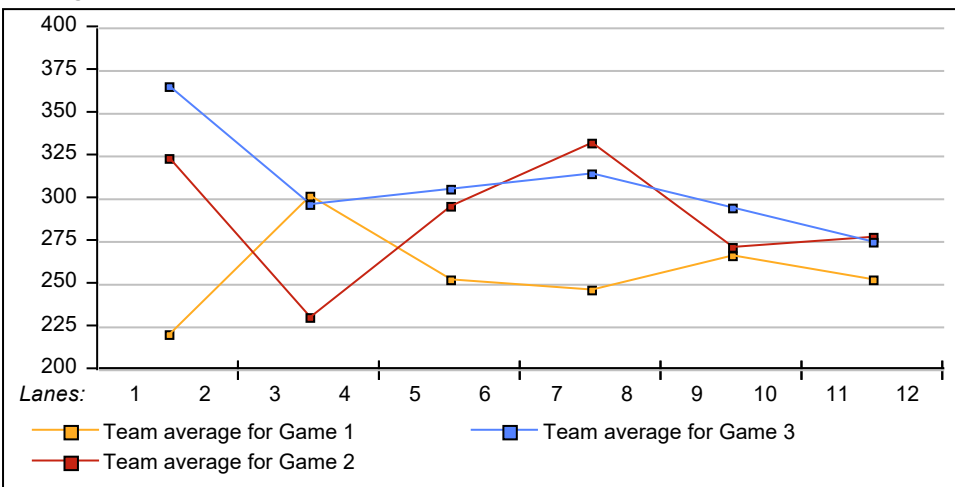

Average of Scores for Each Game