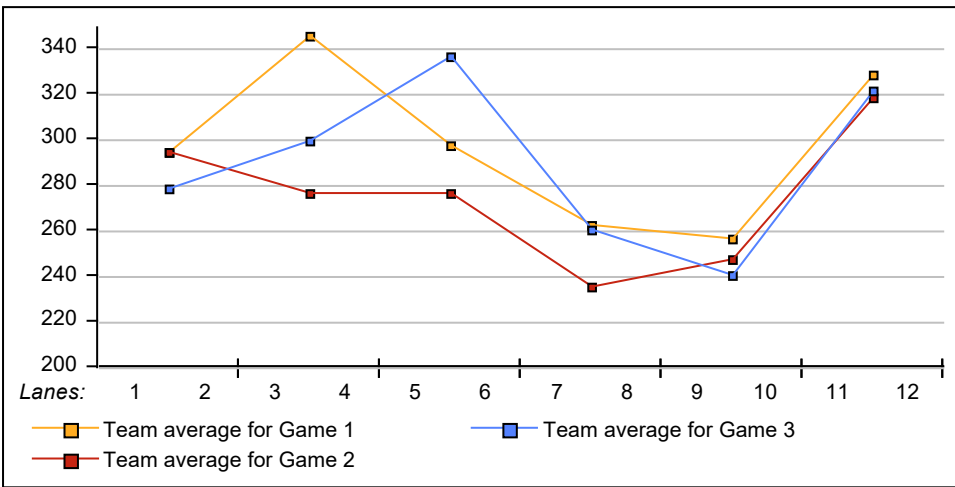

Average of Scores for Each Game