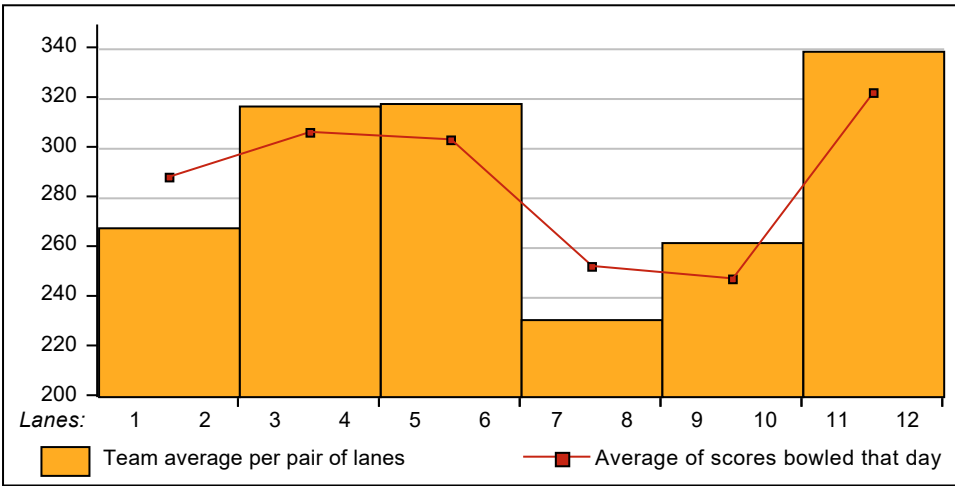

Team Average vs Ave of Scores