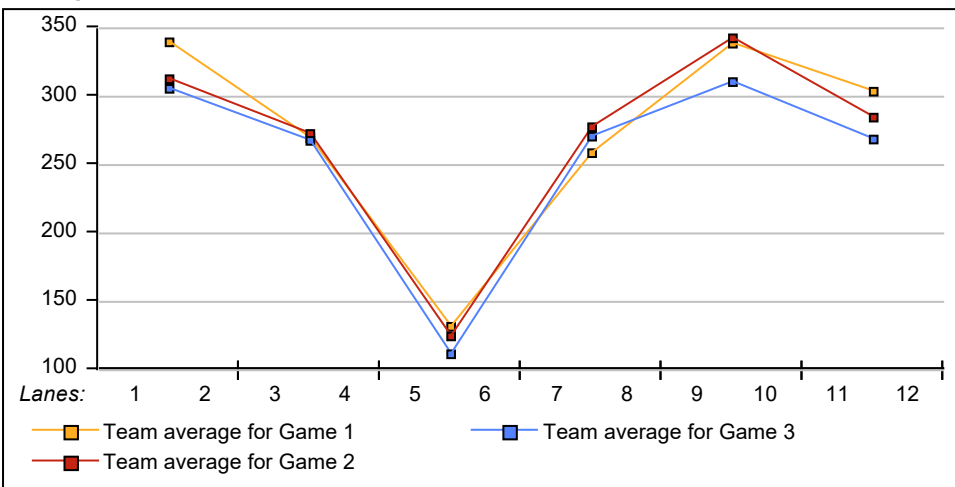

Average of Scores for Each Game