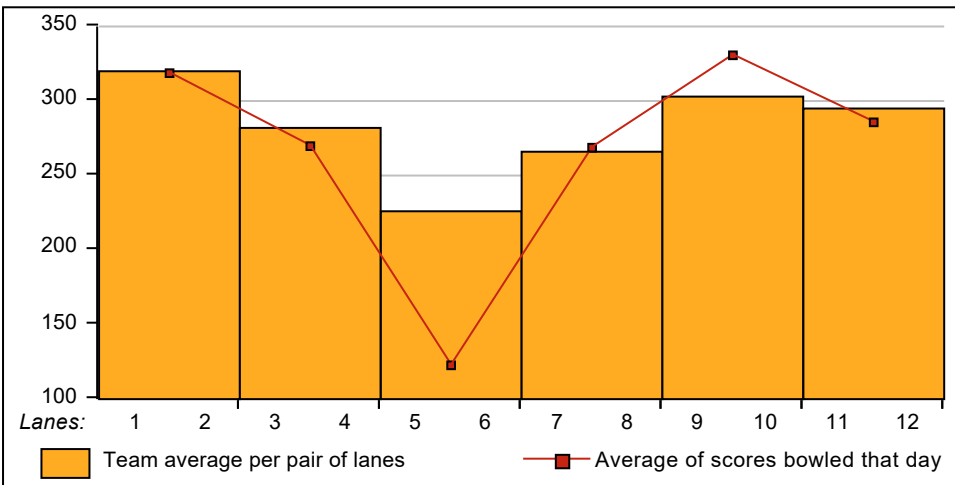

Team Average vs Ave of Scores