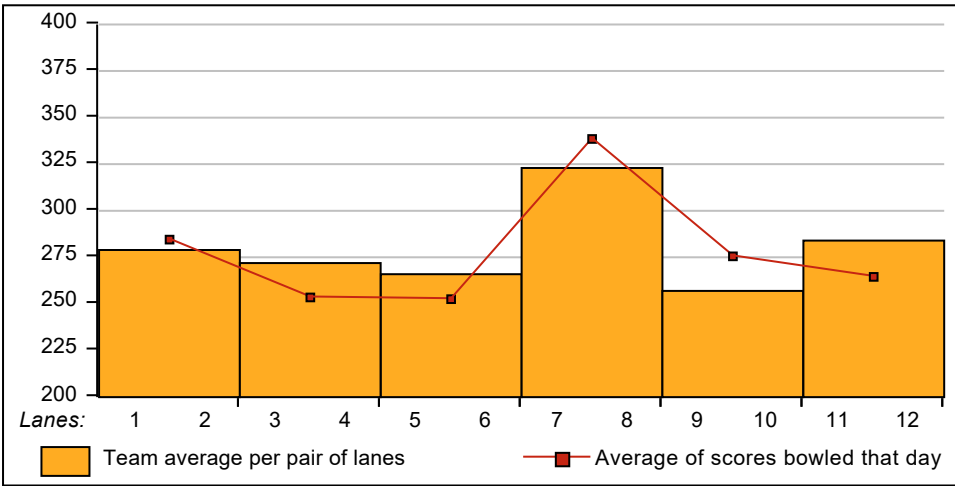

Team Average vs Ave of Scores