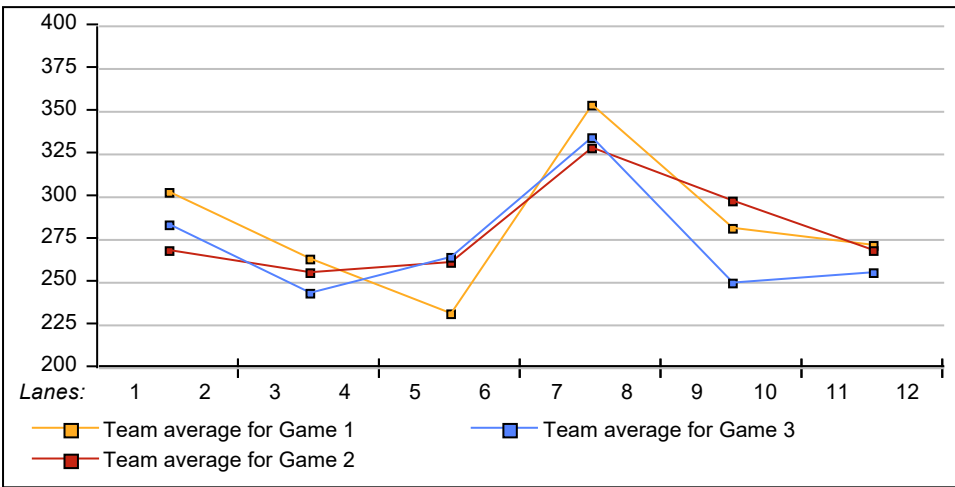

Average of Scores for Each Game