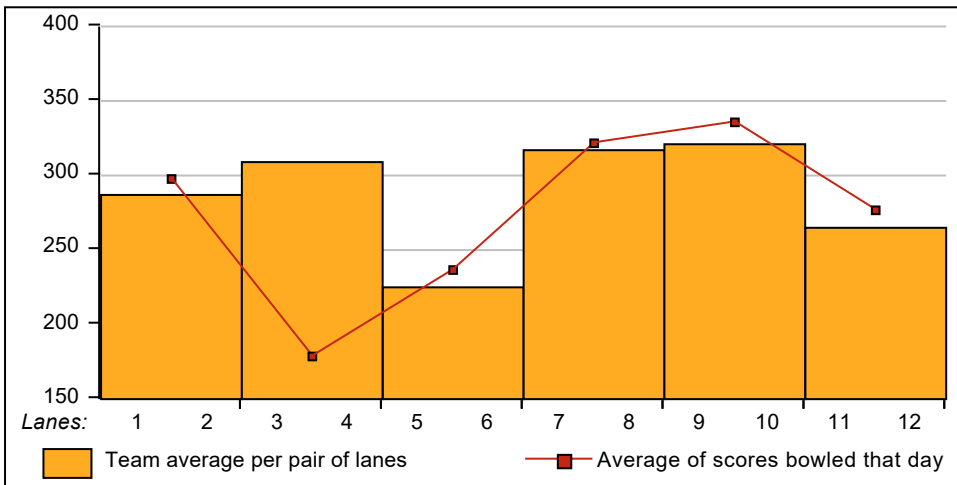

Team Average vs Ave of Scores