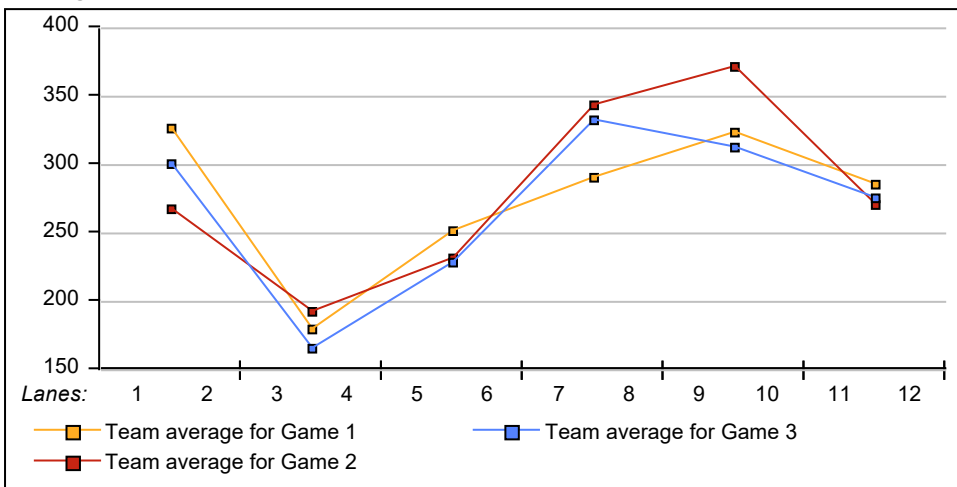

Average of Scores for Each Game