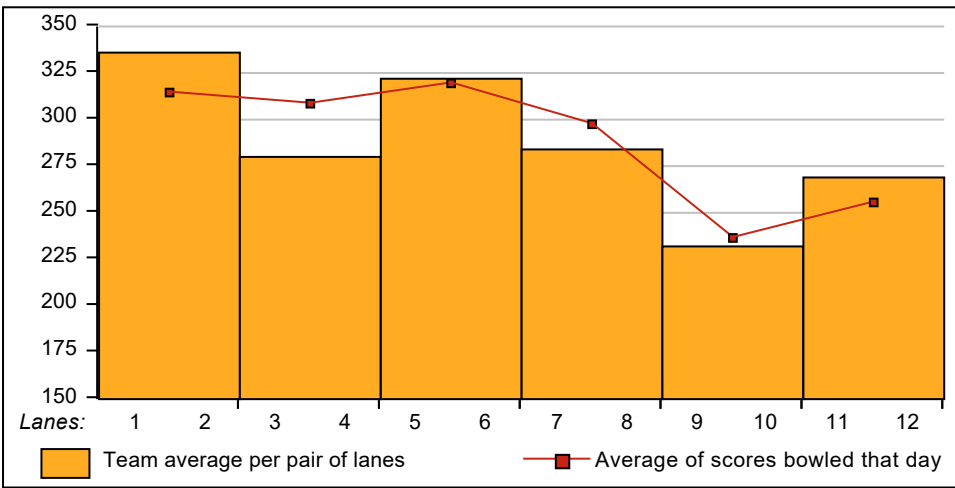

Team Average vs Ave of Scores