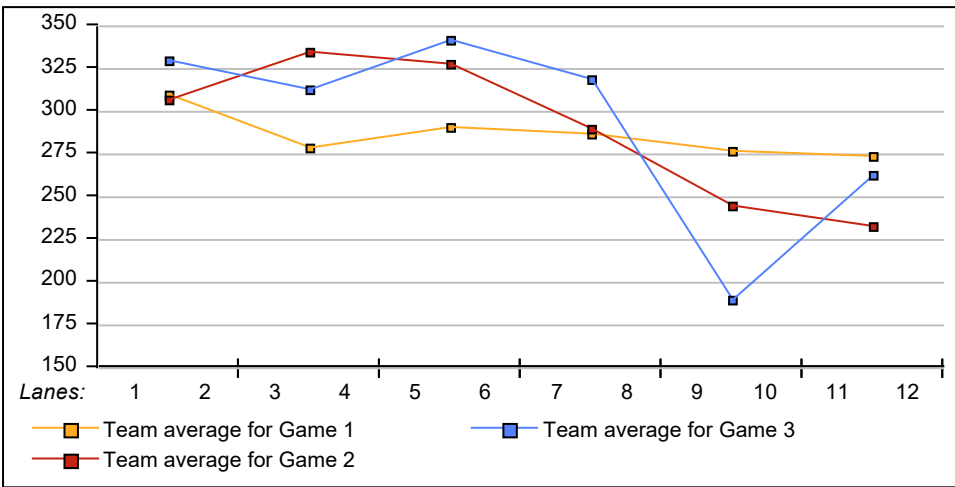

Average of Scores for Each Game