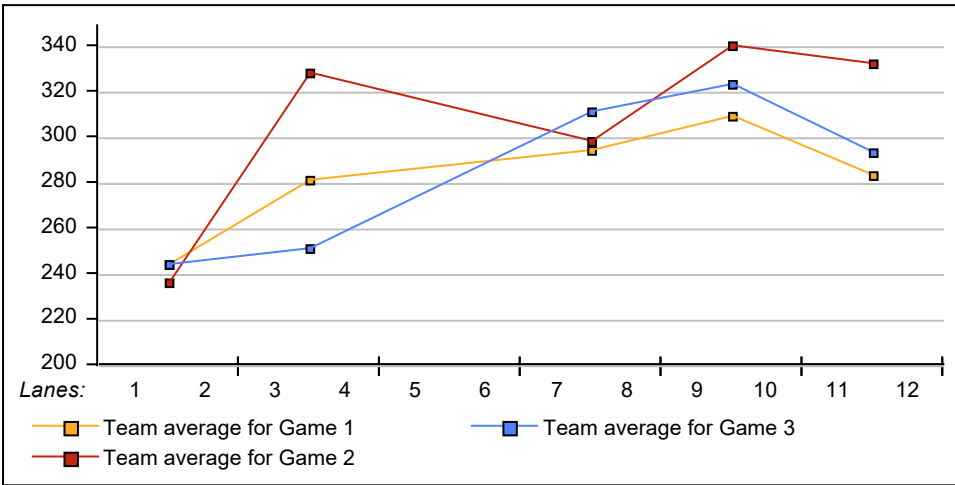

Average of Scores for Each Game