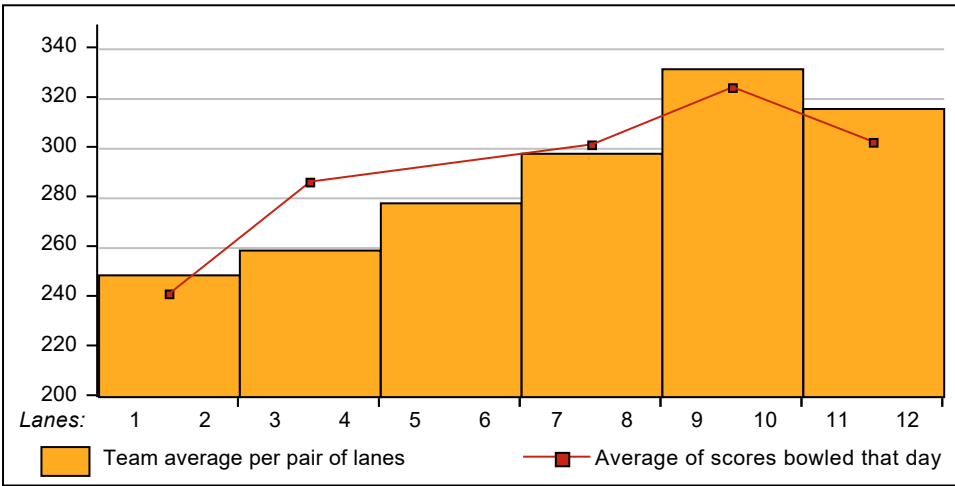

Team Average vs Ave of Scores