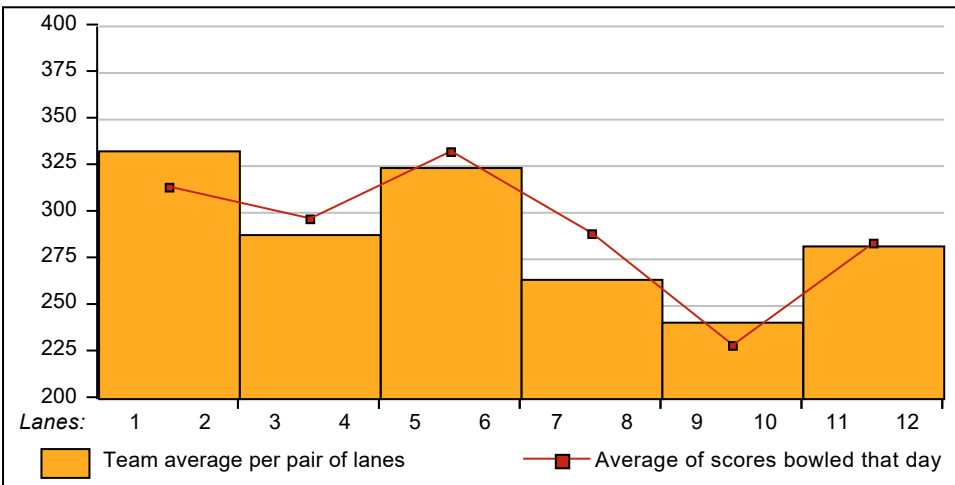

Team Average vs Ave of Scores