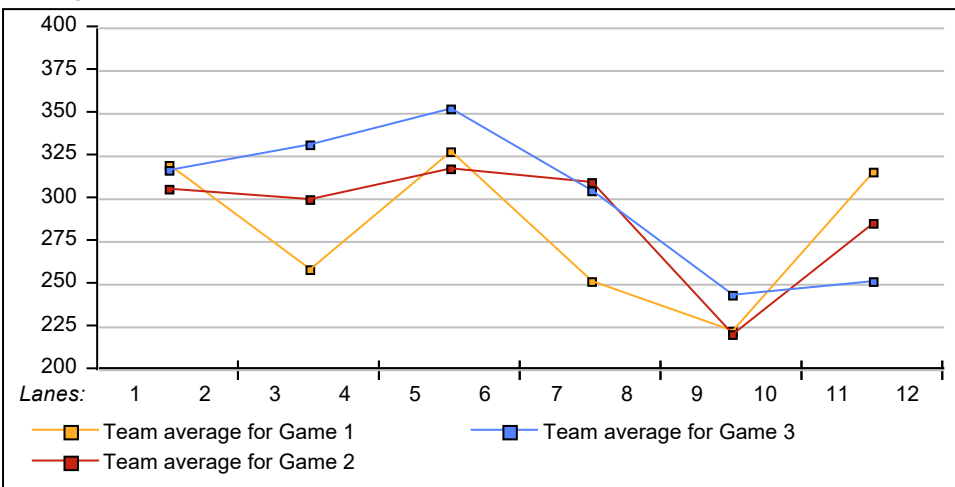

Average of Scores for Each Game