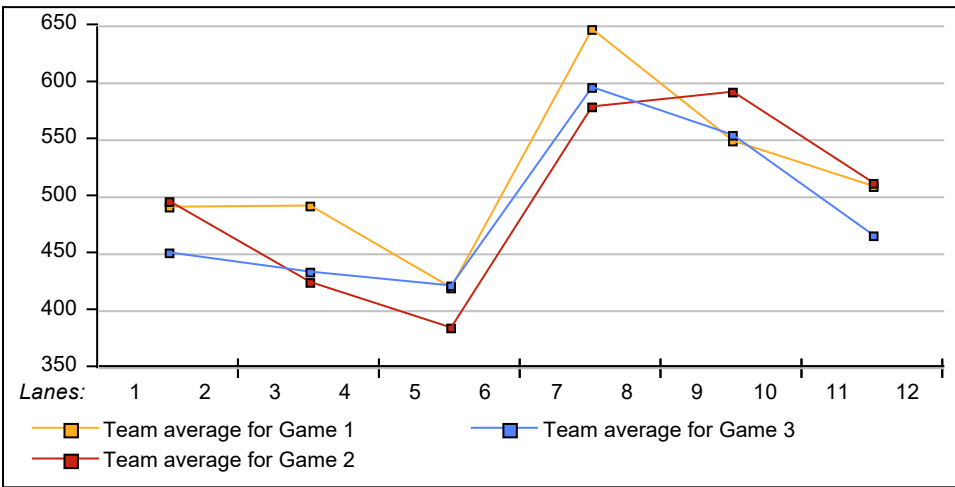

Average of Scores for Each Game