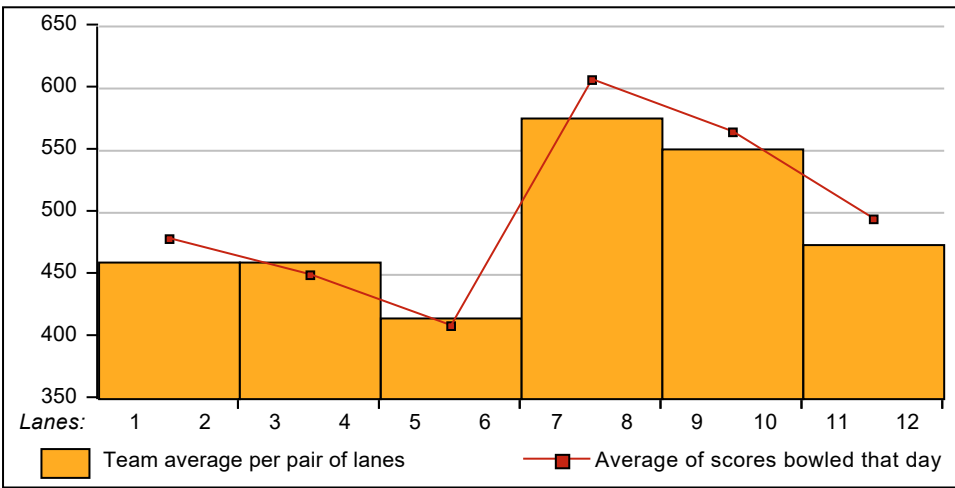

Team Average vs Ave of Scores