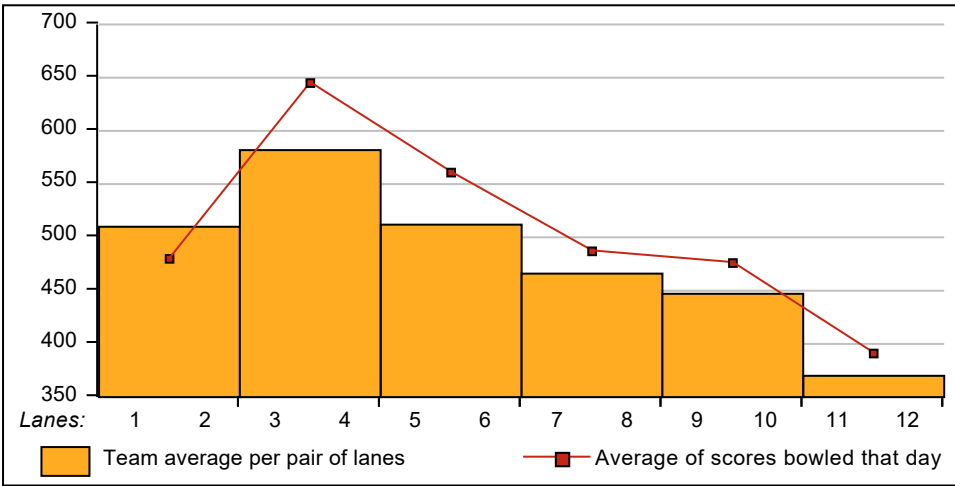

Team Average vs Ave of Scores