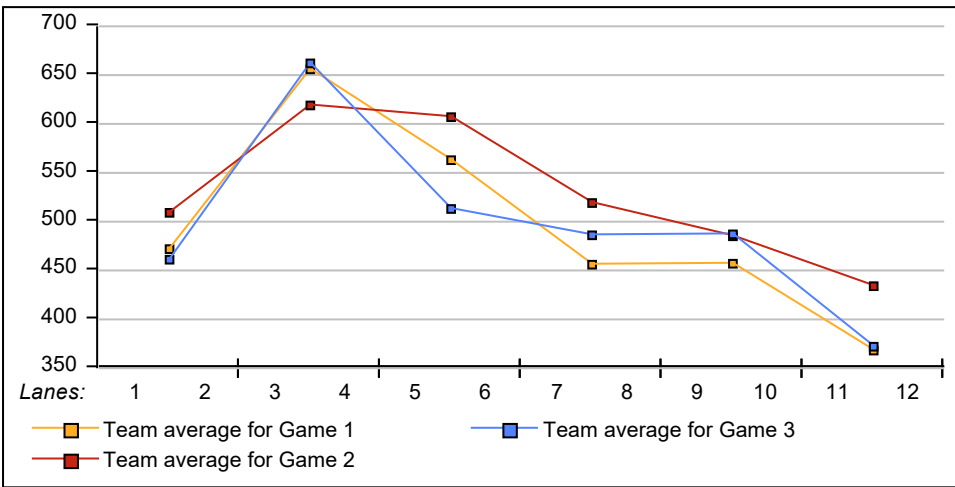

Average of Scores for Each Game