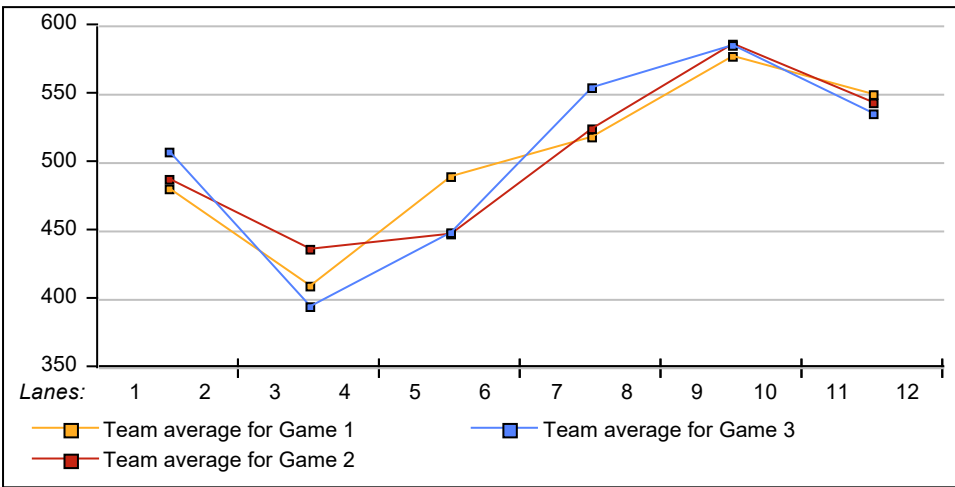

Average of Scores for Each Game