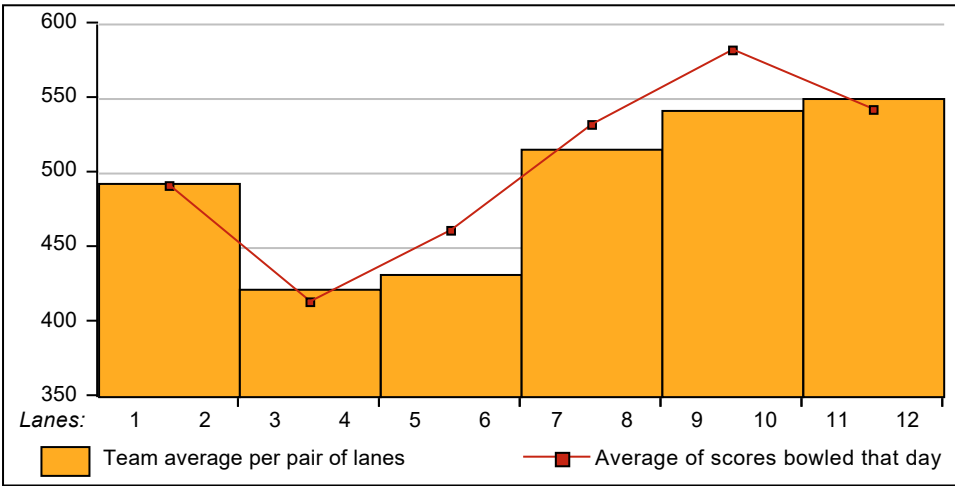

Team Average vs Ave of Scores