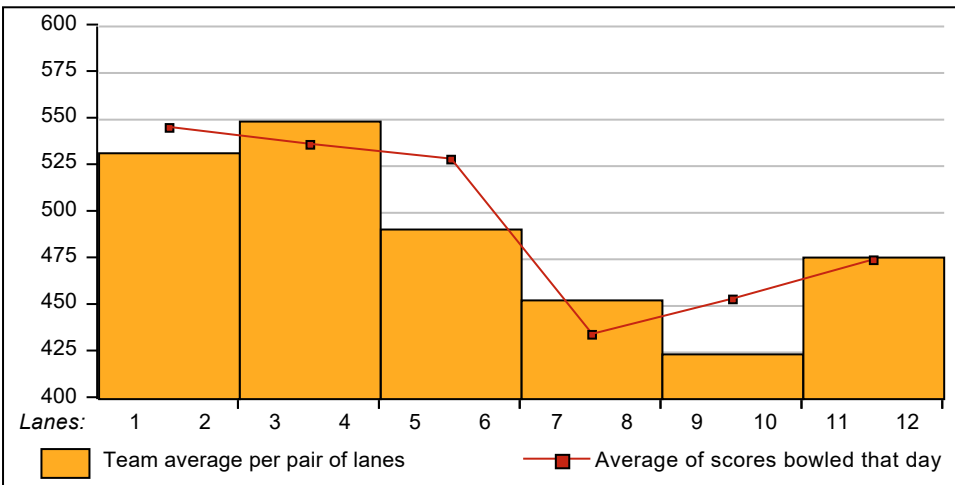

Team Average vs Ave of Scores