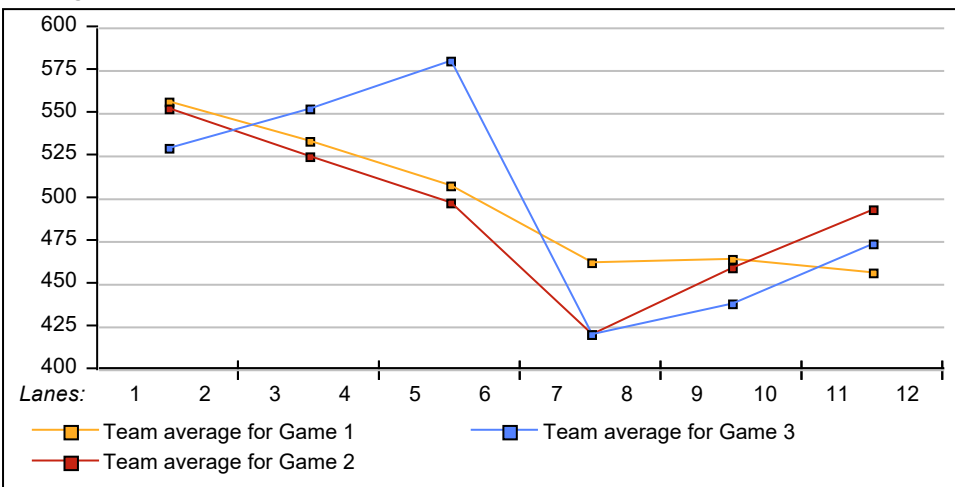

Average of Scores for Each Game