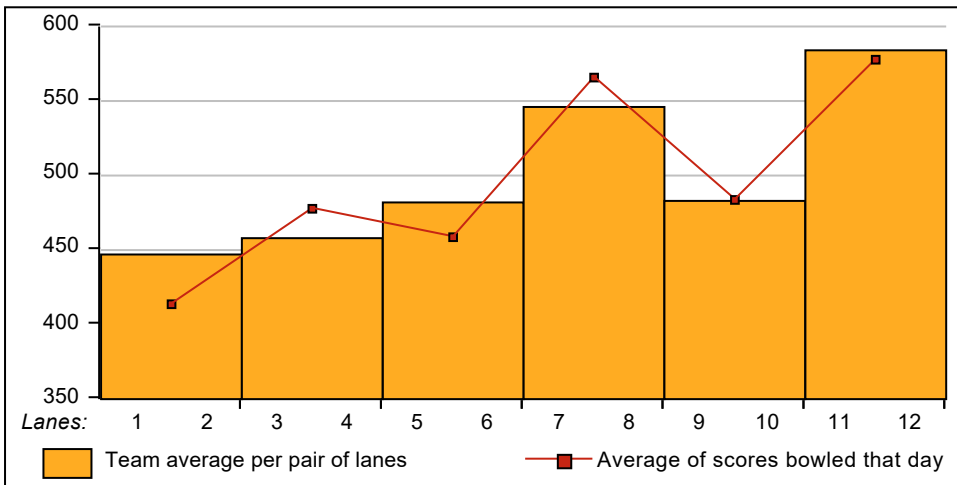

Team Average vs Ave of Scores