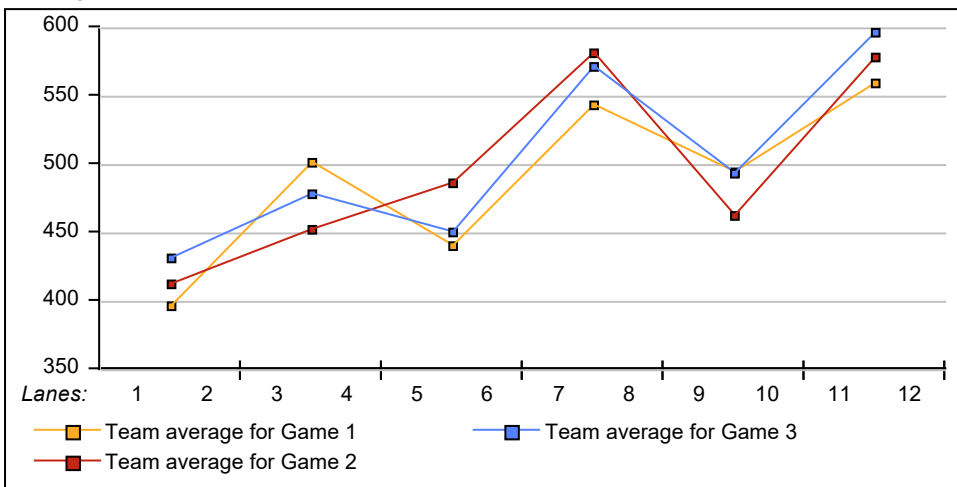

Average of Scores for Each Game