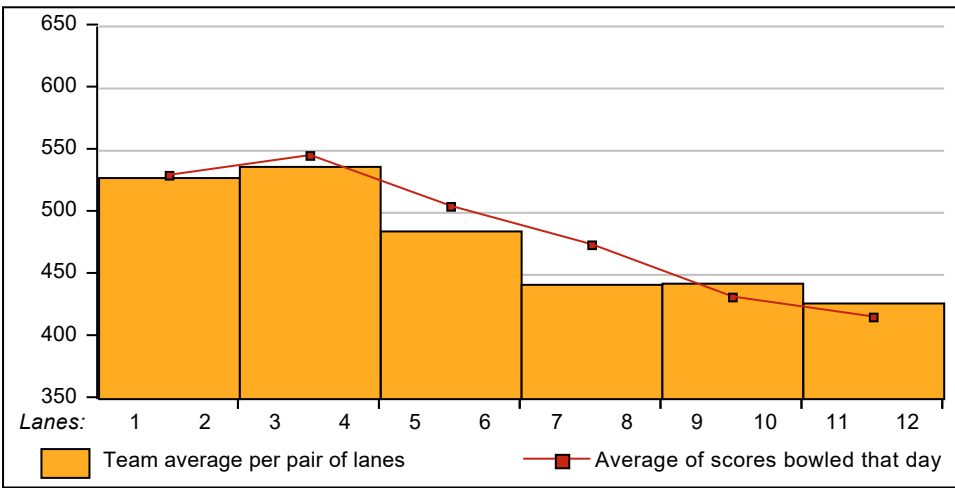

Team Average vs Ave of Scores