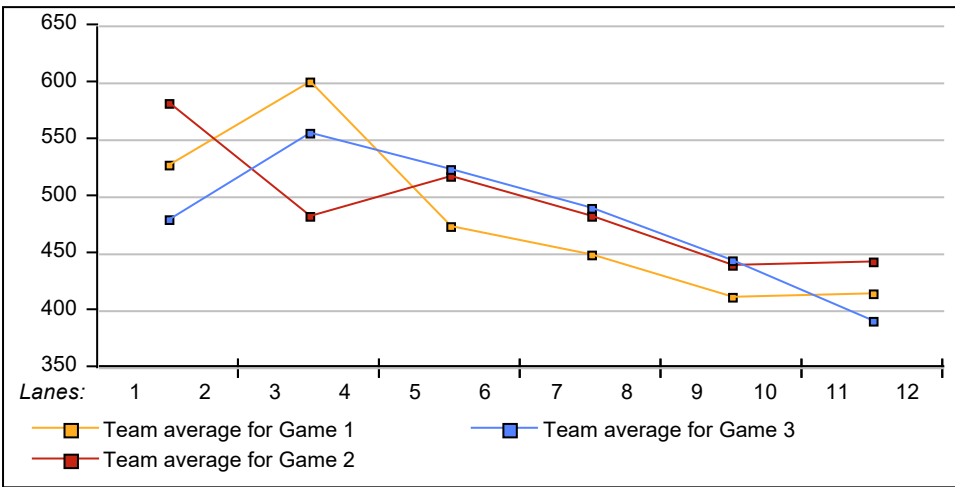

Average of Scores for Each Game