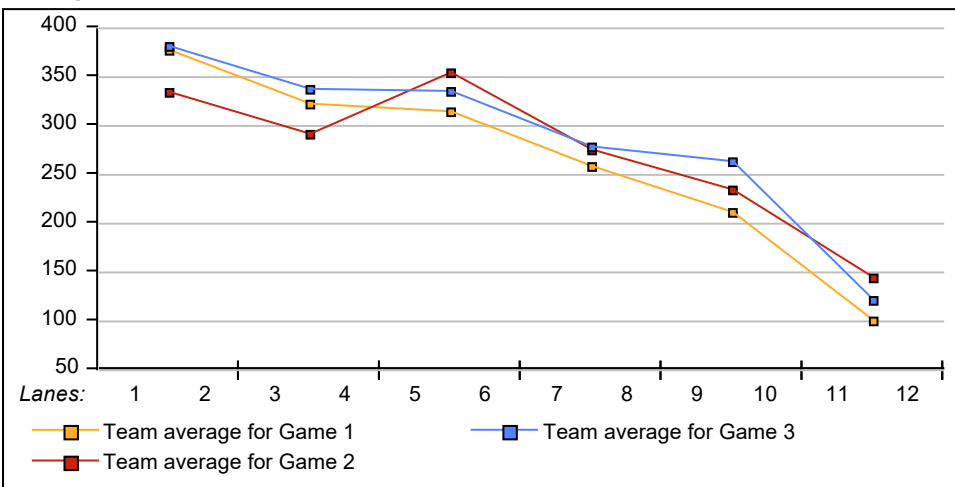

Average of Scores for Each Game