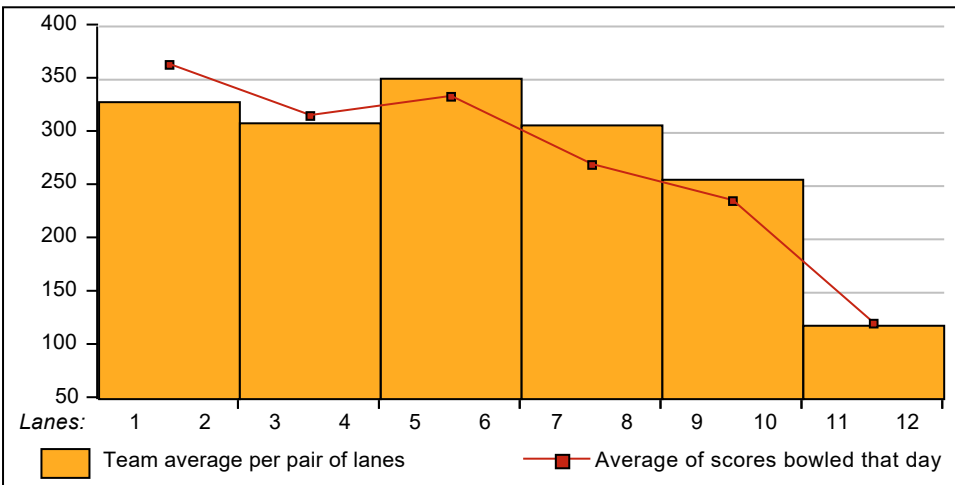

Team Average vs Ave of Scores