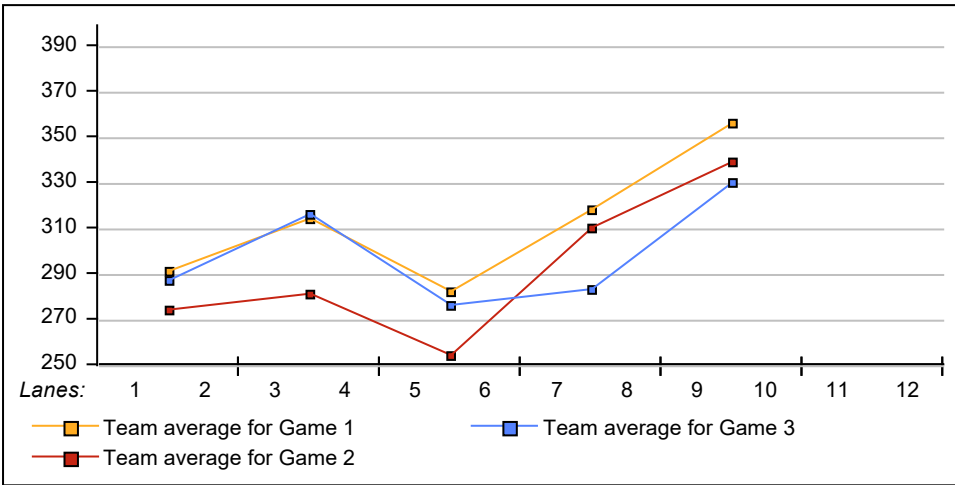

Average of Scores for Each Game