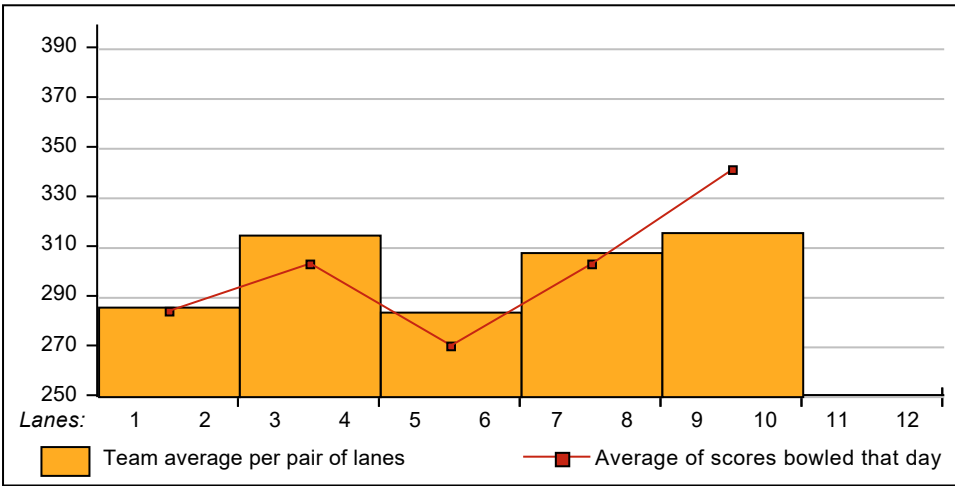

Team Average vs Ave of Scores