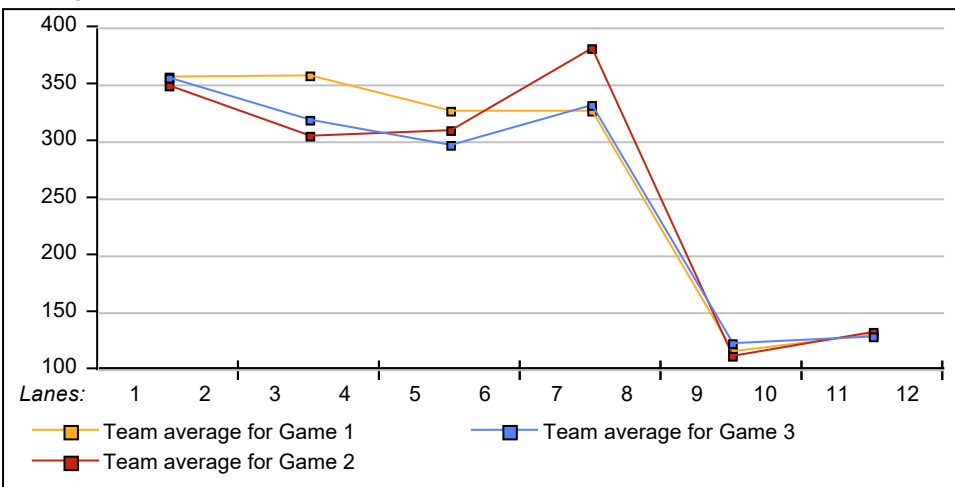

Average of Scores for Each Game