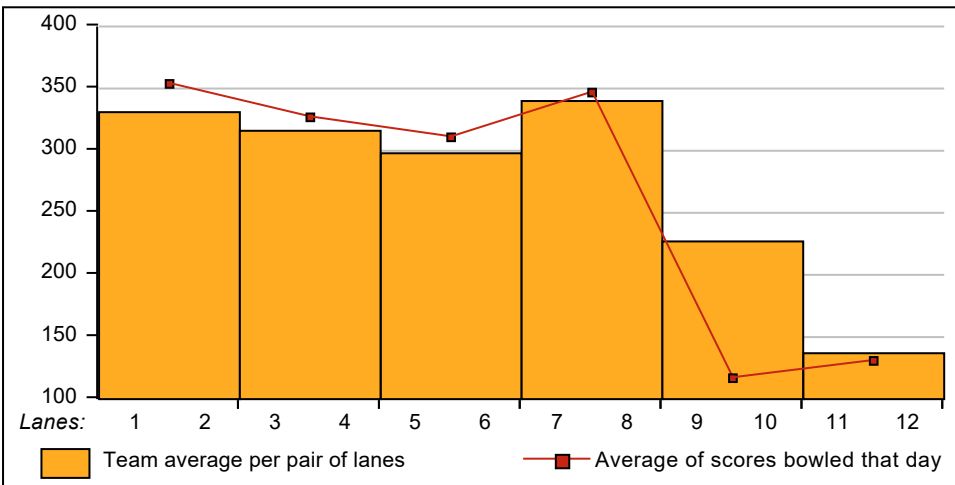

Team Average vs Ave of Scores