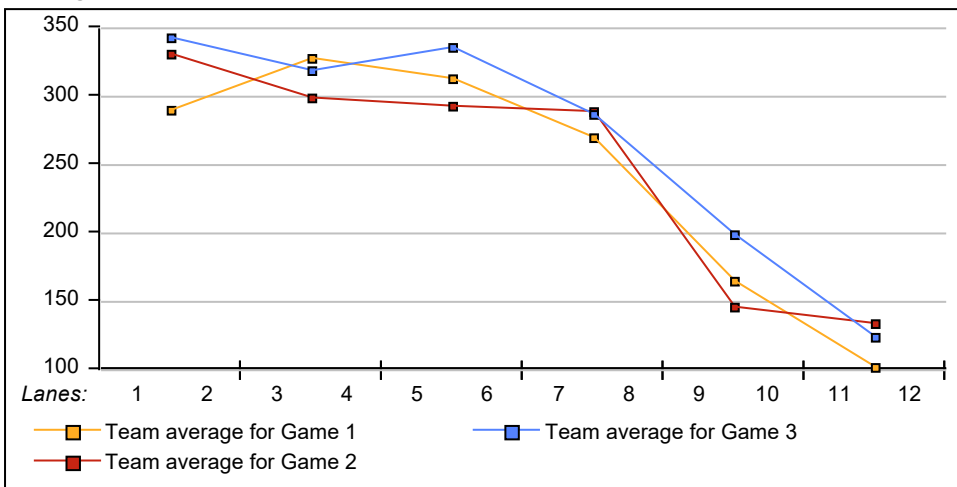

Average of Scores for Each Game