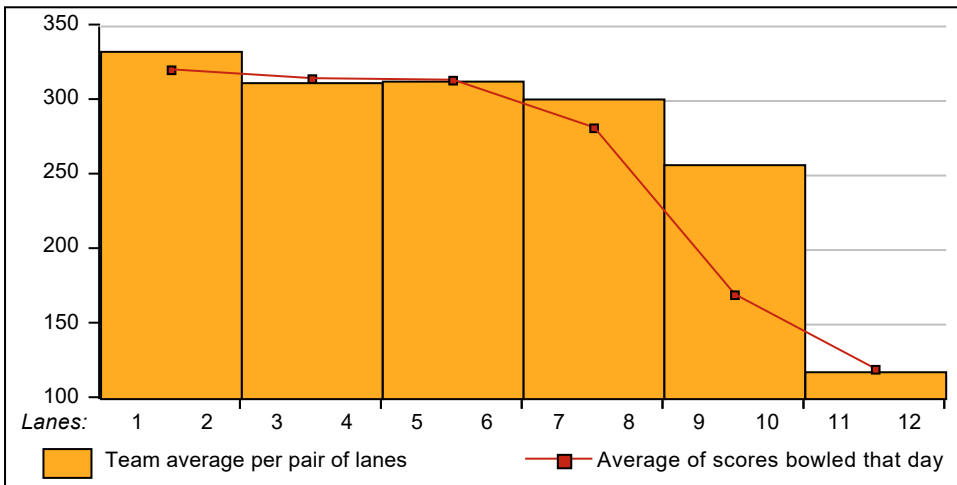

Team Average vs Ave of Scores