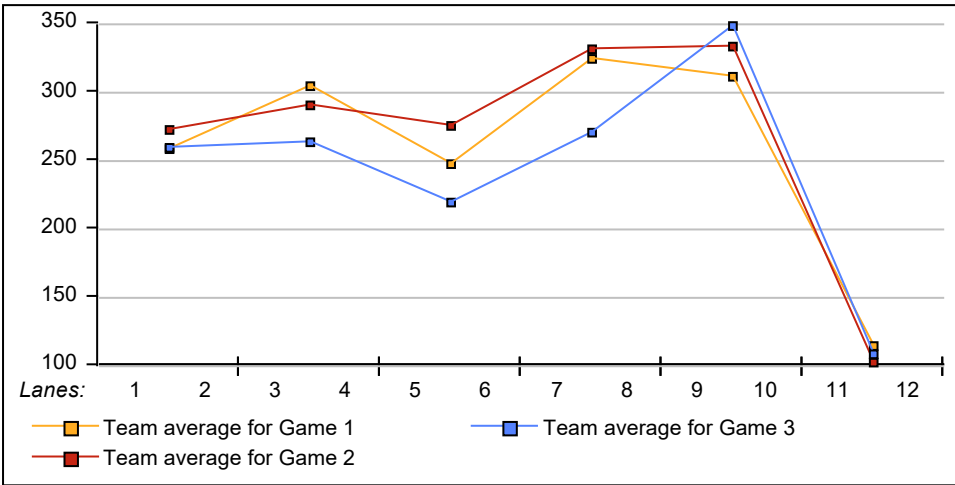

Average of Scores for Each Game