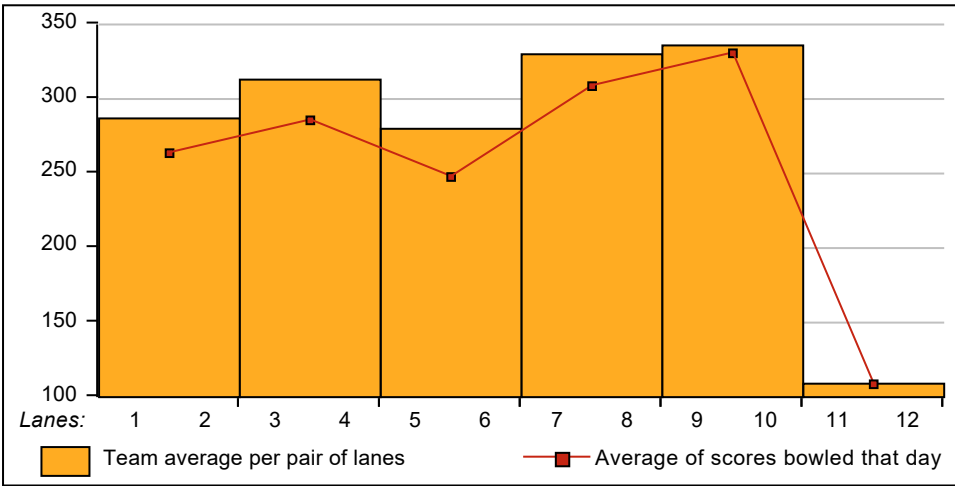

Team Average vs Ave of Scores