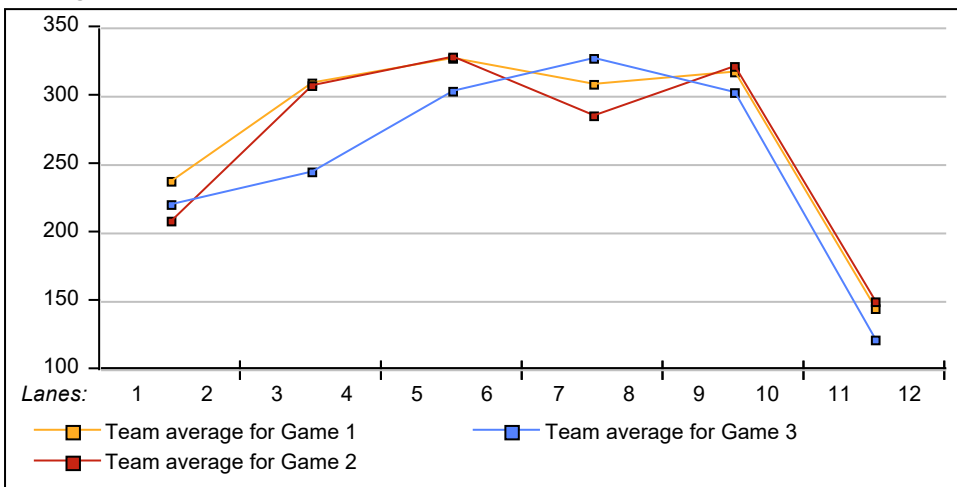

Average of Scores for Each Game