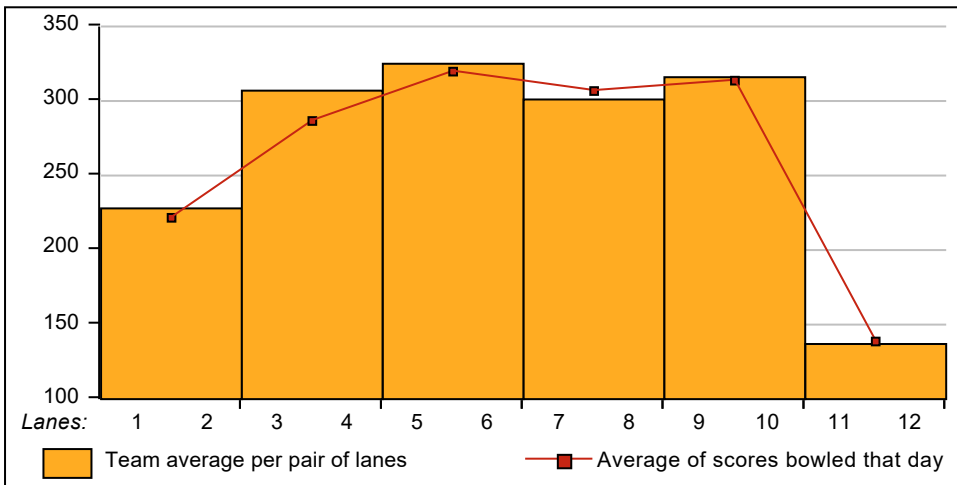

Team Average vs Ave of Scores