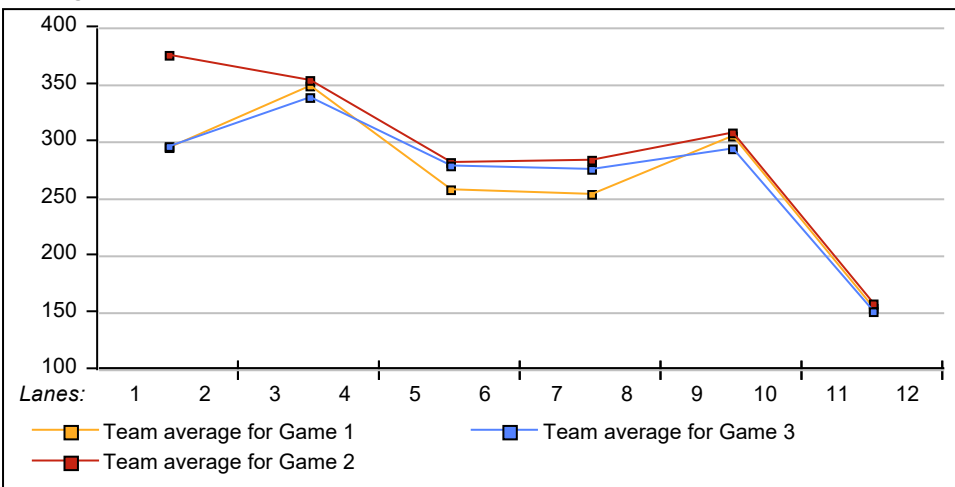

Average of Scores for Each Game