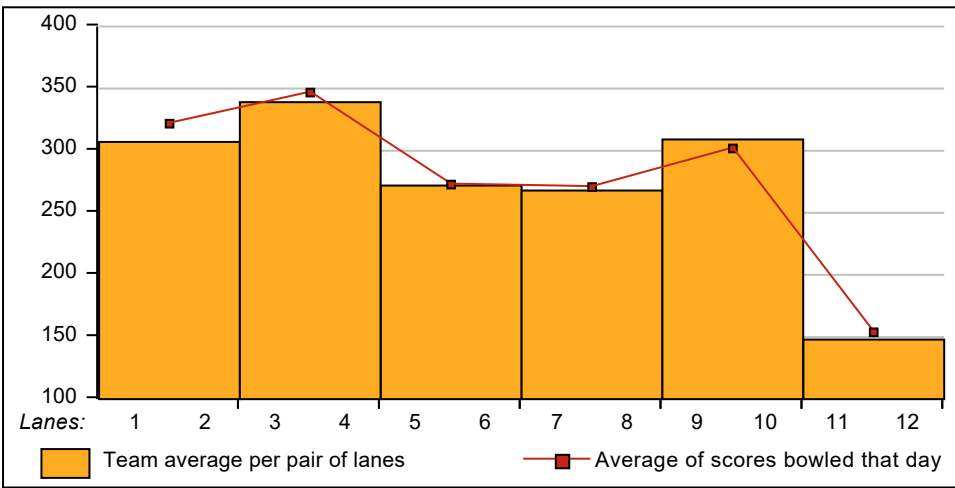

Team Average vs Ave of Scores