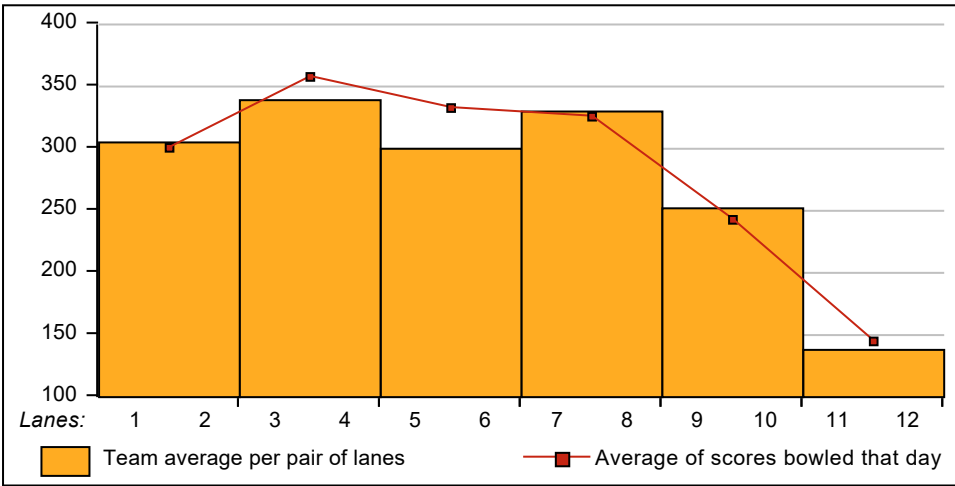

Team Average vs Ave of Scores