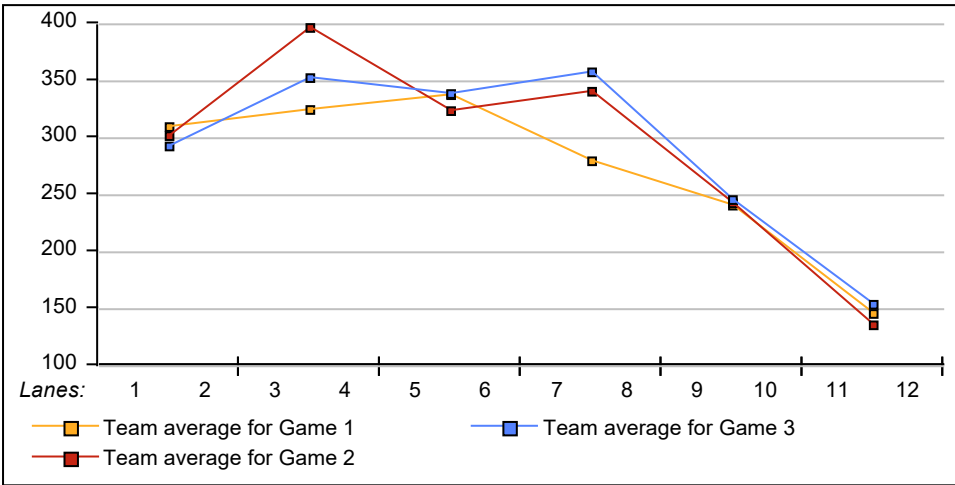

Average of Scores for Each Game